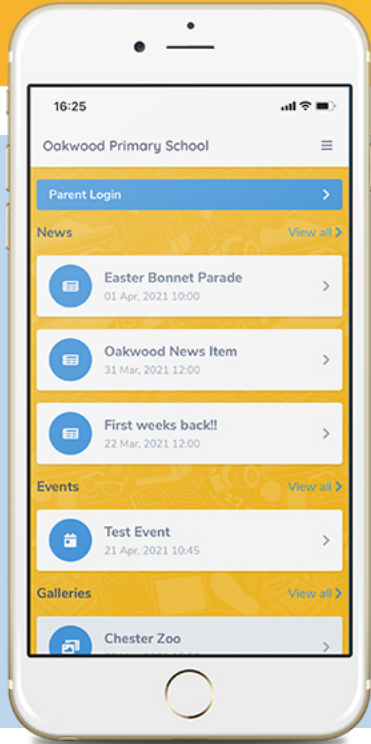

GUIDE TO OUR APP FOR PARENTS & CARERS

School Spider allows you to receive and return information directly to and from the school. Receive instant messages, complete surveys, book your parents' evenings and more.

Select your school to get started!

LOGGING IN

Once you have selected the school, you will see posts from the school website. Click parent dashboard to login or create an account. Create an account by pressing "create account" and enter your email address. **You must have your email linked with the school**

TAKE A LOOK AROUND

See all action items on your dashboard

Click to respond or book for each child

Click the envelope to see your recent messages

Click these 3 lines to:
- Switch between areas
- Edit your profile
- Logout